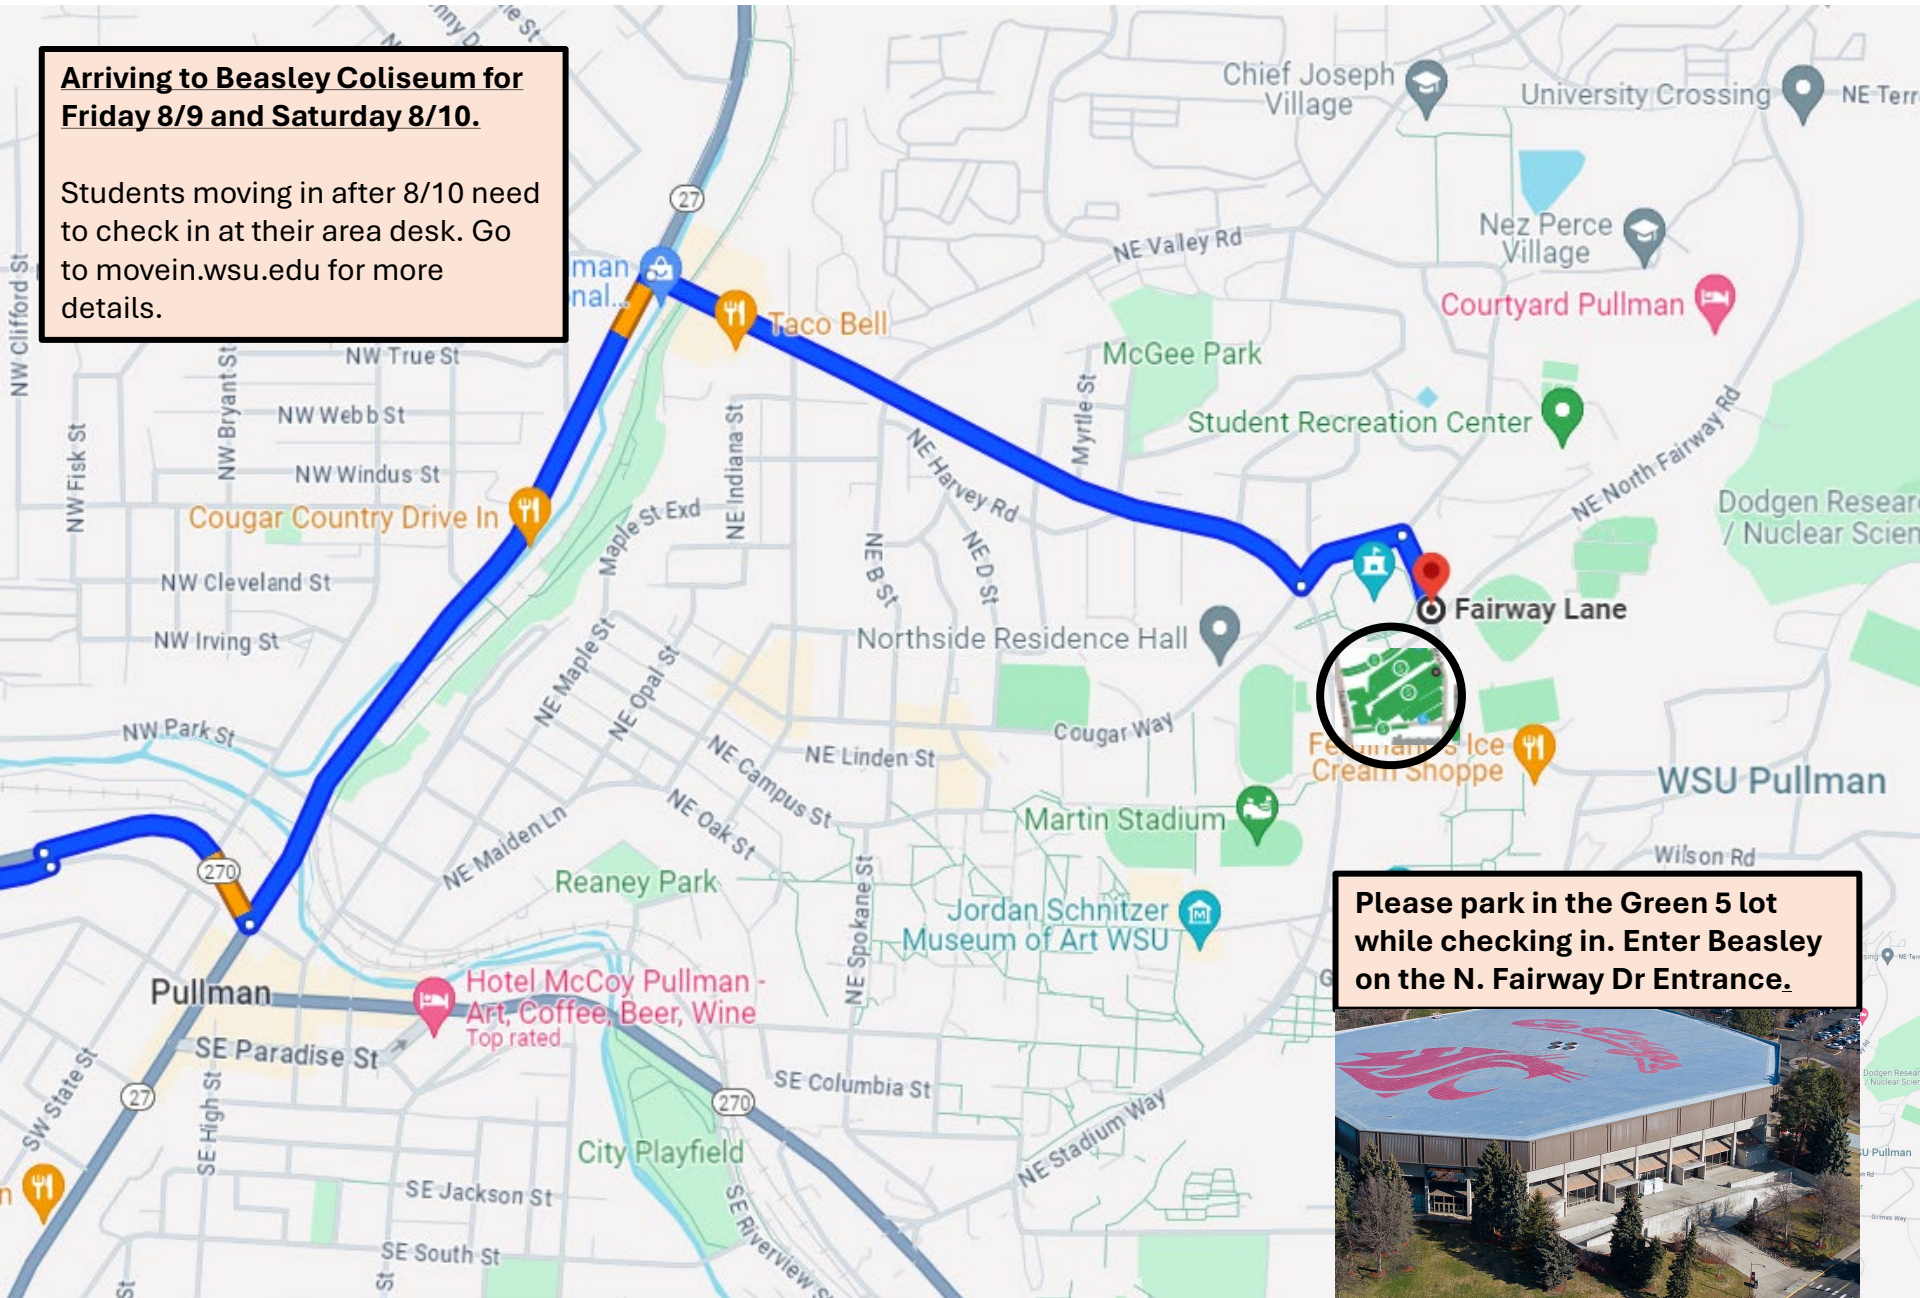

Parking Key

NOTE: Permits and/or Payment is required on campus according to posted signs.

- Orange 1 (Three Levels Garage) (P-4)
- Orange 2 (Three Levels Garage) (C-6)
- Orange 3 (South Center Garage) (B-6)
- Orange 4 (North Student) (P-7)
- Green 1 (P-6)
- Green 2 (P-6)
- Green 3 (C-6)
- Green 4 (P-6)
- Green 5 (B-6)
- Yellow 1 (P-6)
- Yellow 2 (P-6)
- Yellow 3 (P-6)
- Yellow 4 (P-6)
- Yellow 5 (P-6)
- Red 1 (P-6)
- Red 2 (P-6)
- Red 3 (P-6)
- Red 4 (P-6)
- Red 5 (P-6)
- Blue 1 (P-6, G-1)
- Columbian 1 (Resident Parking) (B-7)
- Columbian 2 (Resident Parking) (B-6)
- Columbian 3 (Resident Parking) (D-6)
- Columbian 4 (Resident Parking) (B-6)
- Gray 1 (Resident Parking) (D-6)
- Gray 2 (Resident Parking) (D-6)
- College Hill 1 (P-6)
- College Hill 2 (P-6)
- Hourly Pay Parking (Enforcement times and rates are posted at each site)
- Pedestrian Mall Area (Enforcement outside only)
- Disability Parking
- EV Charge Station
- Under Construction (No Parking on Flag Line (P-6))

For August 10-11 Weekend Only
 We have designated areas for guests to park after unloading at the residence halls.

Library	Upper Level	7'
	Lower Level	6'6"
Flow Arts	Ball Level	6'2"
	Other Levels	7'6"
Digger	Upper Level	6'7"
	Lower Level	6'6"
South Center		7'6"
Madison Stadium		7'10"

Arriving to Beasley Coliseum for Friday 8/9 and Saturday 8/10.

Students moving in after 8/10 need to check in at their area desk. Go to movein.wsu.edu for more details.

Please park in the Green 5 lot while checking in. Enter Beasley on the N. Fairway Dr Entrance.