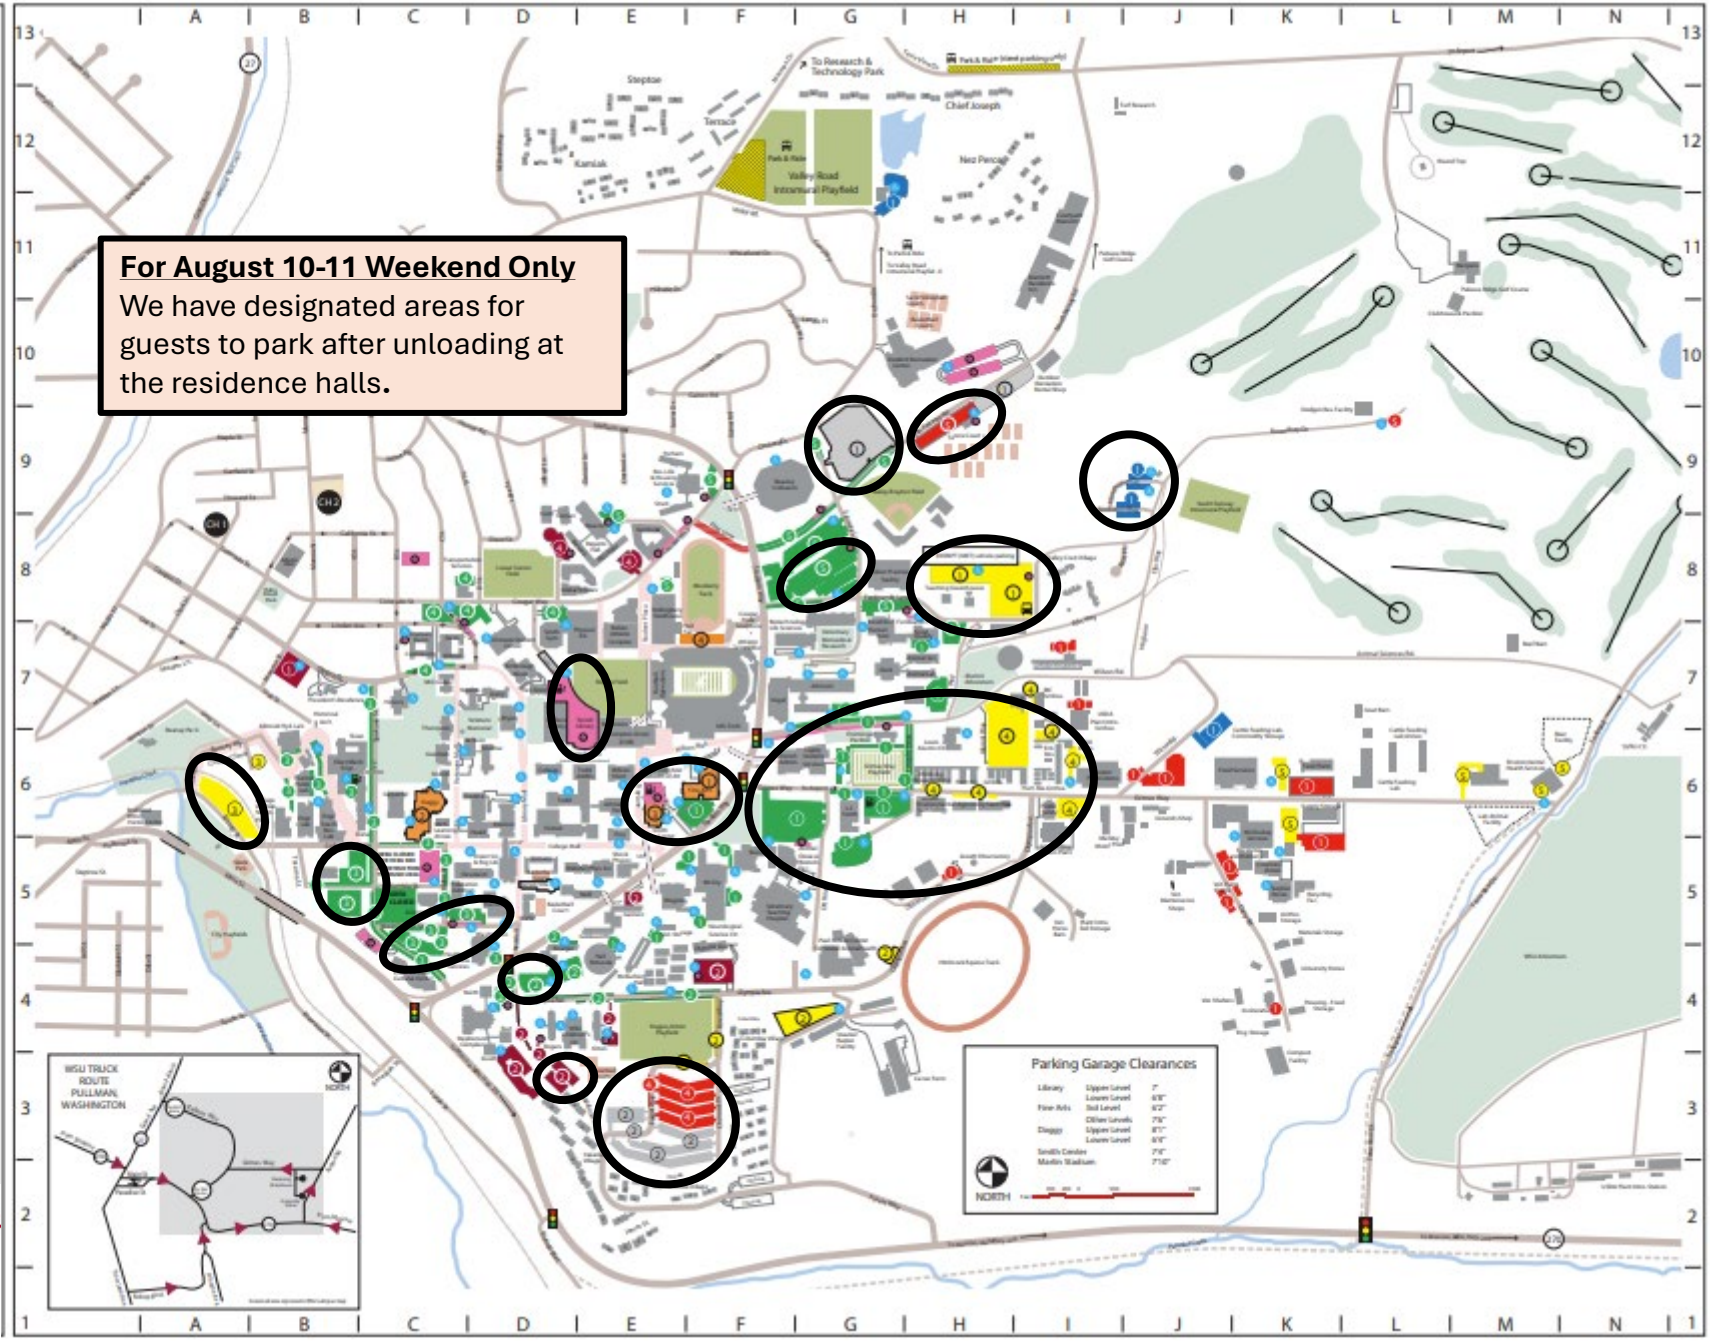

Parking Key

- Orange 1 (Three Levels Garage) (P-4)
- Orange 2 (Three Levels Garage) (C-6)
- Orange 3 (South Center Garage) (B-6)
- Orange 4 (North Student) (P-7)
- Green 1 (P-6)
- Green 2 (P-6)
- Green 3 (C-6)
- Green 4 (P-6)
- Green 5 (B-6)
- Yellow 1 (P-6)
- Yellow 2 (P-6)
- Yellow 3 (P-6)
- Yellow 4 (P-6)
- Yellow 5 (P-6)
- Red 1 (P-6)
- Red 2 (P-6)
- Red 3 (P-6)
- Red 4 (P-6)
- Red 5 (P-6)
- Blue 1 (P-6, G-1)
- Columbian 1 (Resident Parking) (B-7)
- Columbian 2 (Resident Parking) (B-6)
- Columbian 3 (Resident Parking) (D-6)
- Columbian 4 (Resident Parking) (B-6)
- Gray 1 (Resident Parking) (D-6)
- Gray 2 (Resident Parking) (D-6)
- College Hill 1 (P-6)
- College Hill 2 (P-6)
- Hourly Pay Parking (Enforcement times and rates are posted at each site)
- Pedestrian Mall Area (Enforcement outside only)
- Disability Parking
- EV Charge Station
- Under Construction (No Parking on Flag Line (P-6))

For August 10-11 Weekend Only
We have designated areas for guests to park after unloading at the residence halls.

Parking Garage Clearances

Library	Upper Level	7'
	Lower Level	6'6"
Flow Arts	Ball Level	6'2"
	Other Levels	7'6"
Digger	Upper Level	6'7"
	Lower Level	6'6"
South Center		7'6"
Madison Stadium		7'10"